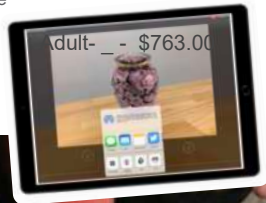

CLOISSONNÉ

(copper/enamel)

Elite L:23.4x17cm K:7.9x5.3cm H:7.6x6.3cm
Etienne L:27.9x17.8cm K:8.9x5.1cm H:7.6x6.4cm
Essence L:23.9x17.8cm K:7.9x5.3cm H:7.6x5.3cm

Each urn is crafted by hand and can take up to 30 hours to complete. The sophisticated process involves the hammering of copper filigree to form delicate floral patterns which are hand-filled with enamel to develop rich shades of colour before these beautiful cremation urns are gilded in gold.

You can now preview what an urn would look like - in your own home - with our App for the iPad and iPhone.

For more information see the inside cover.