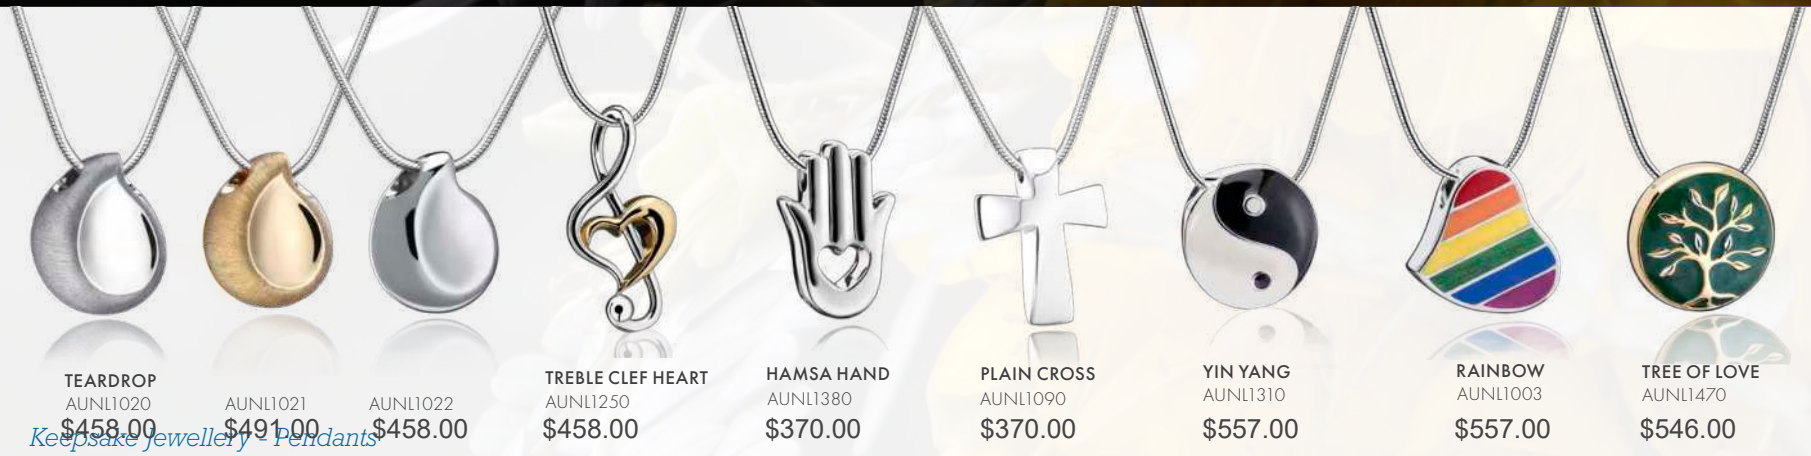

Silver
\$625.00
AUNS30-8102S
Signet Ring

ETERNITY
AUNLI060
\$690.00

OMEGA
AUNLI040
\$504.00

AUNLI041
\$557.00

HOPE
AUNLI080
\$504.00

**TEARDROP
TWO TONE**
AUNLI531
\$504.00

CIRCLE
AUNLI532
\$504.00

DROP
AUNLI026
\$504.00

SOCCER BALL
AUNLI511
\$504.00

LOVETAG
AUNLI512
\$504.00

FLASK
AUNLI513
\$557.00

LoveUrns® Treasure™ line of cremation jewellery is a perfect extension of our beautiful collection of LoveUrns® cremation urns. Treasure™ cremation jewellery is a comforting and unique way to keep the memory of a loved one close. A small compartment inside the cremation jewellery can be filled with ashes.

925 Sterling Silver / 18ct Vermeil Gold / Cubic Zirconia
Rhodium Plated / Ruthenium Plated (Not shown actual size.)

Each pendant comes with 46cm (extendable to 51 cm) 925 sterling silver chain.
Also included is a high quality Treasure Box™ for protection and a polishing cloth with care instructions.
With proper care, a Treasure™ Jewellery piece will last a lifetime and beyond as an heirloom for future generations.

TEARDROP
AUNLI020
\$458.00

AUNLI021
\$491.00

AUNLI022
\$458.00

TREBLE CLEF HEART
AUNLI250
\$458.00

HAMSA HAND
AUNLI380
\$370.00

PLAIN CROSS
AUNLI090
\$370.00

YIN YANG
AUNLI310
\$557.00

RAINBOW
AUNLI003
\$557.00