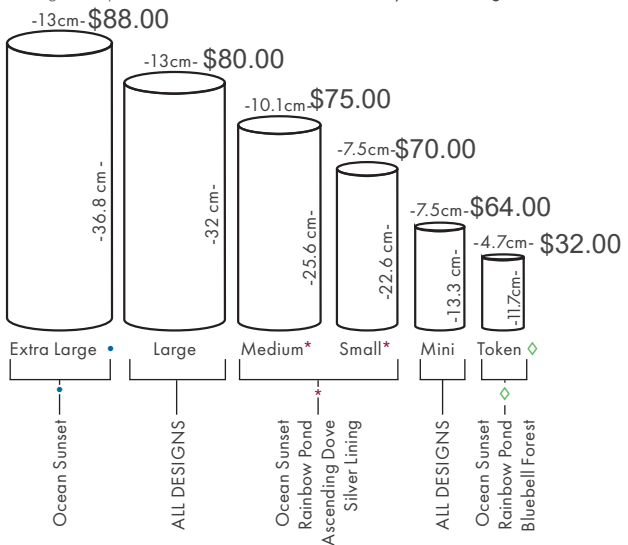

Sizing

Large and Mini available for all Passages tube styles.
Passages Only Other sizes available as noted only - refer to legend • ♦