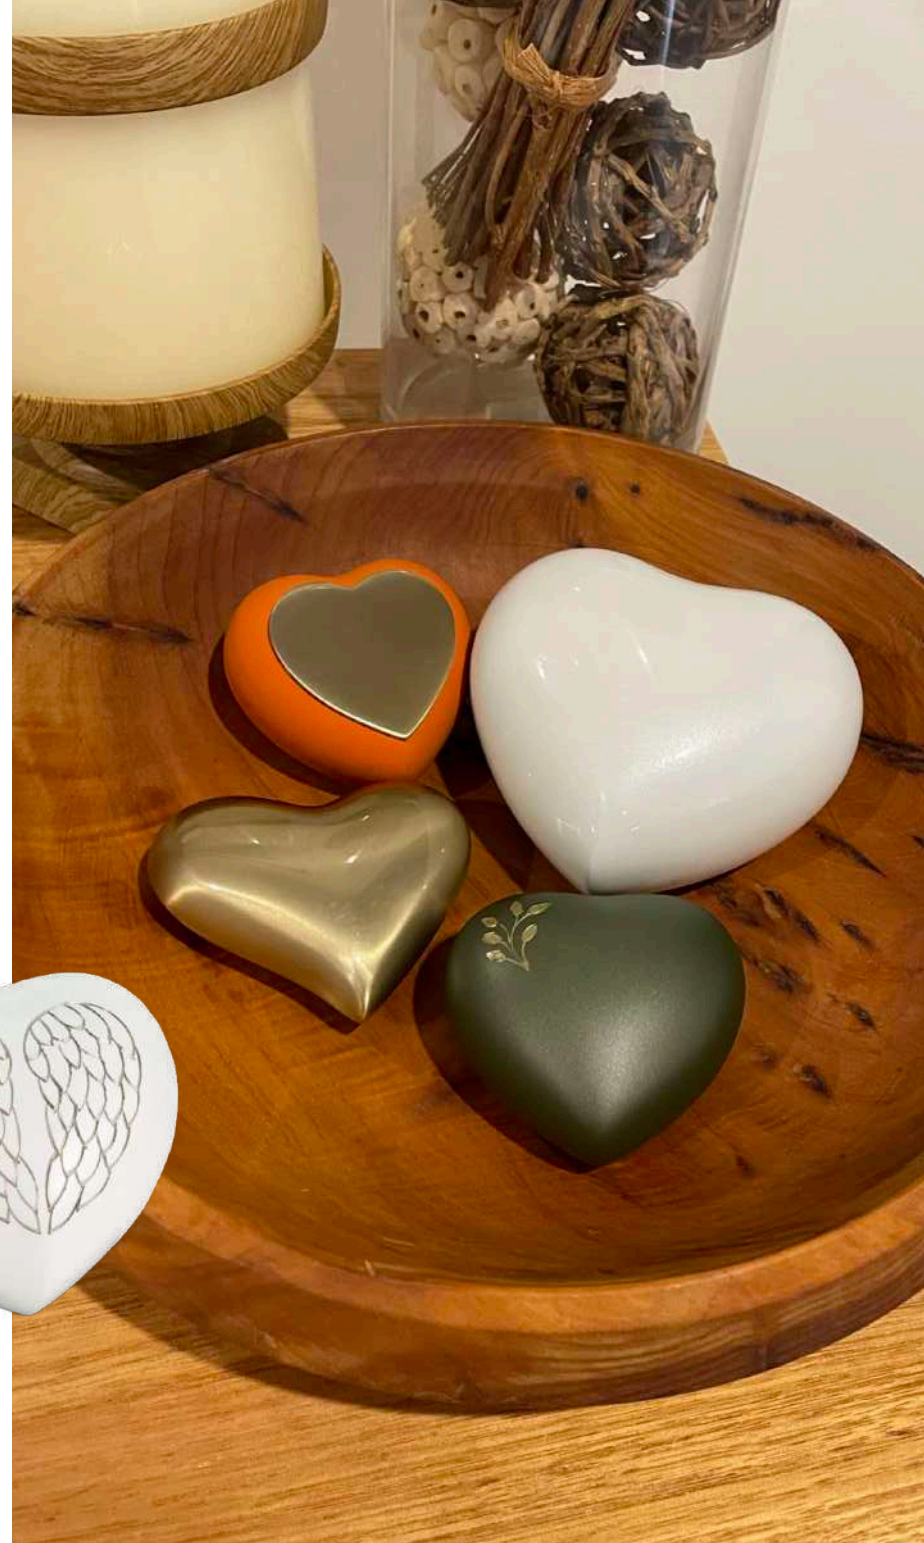

"...our family each have a heart for Nan - when the kids move out, they want to take her with them."

M **DROP™ HEARTS** (stainless steel and alloy)
H: 7W x 4.5H cm
Heart Keepsake - $144.00

T (All except "Angel Wings")
**ARIELLE HEART
KEEPSAKES**

(brass)
Hearts: 11.4L x 11.4W x 5.8H cm
Stand: 7.6L x 7.6W x 8.1H cm