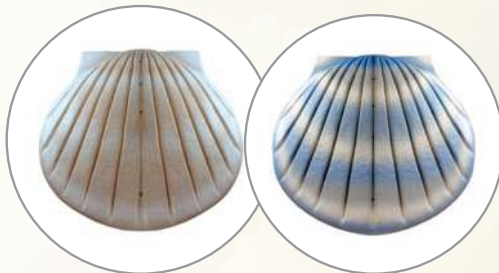

Keepsake - $128.00

Adult - $763.00

Silver Soul birds (brass)
(sold individually)

• Male - K:5.7cm A:22.8cm (high)
AULK562 - AULA562

*Female - K:5.1cm A:20.3cm (high)
AULK563 - AULA563

Birds are ALL SILVER
Black shading seen is a reflection only

Please note that the large size will hold one full set of cremains only, however these urns are lovely as companion pieces when used together (sold individually).

Personalisation available separately - page 6

Outdoor Companion Urn
(powder coated aluminium)
29W x 17.5D x 27H cm
Engraving included
DP012 -- **$792.00**

Waterproof when sealed with silicone. These products are suitable to be placed outdoors or indoors.
See page 52 for more info.

Sand
AUPSS01 - **$776.00**

Aqua
AUPSA01 - **$776.00**

(Eco) Shell Urns

40.6 x 40.6 x 15.2cm
Handcrafted for biodegradable placement of cremated remains in water, briefly floating before gracefully sinking. (Comes with carry case. More information on page 47)