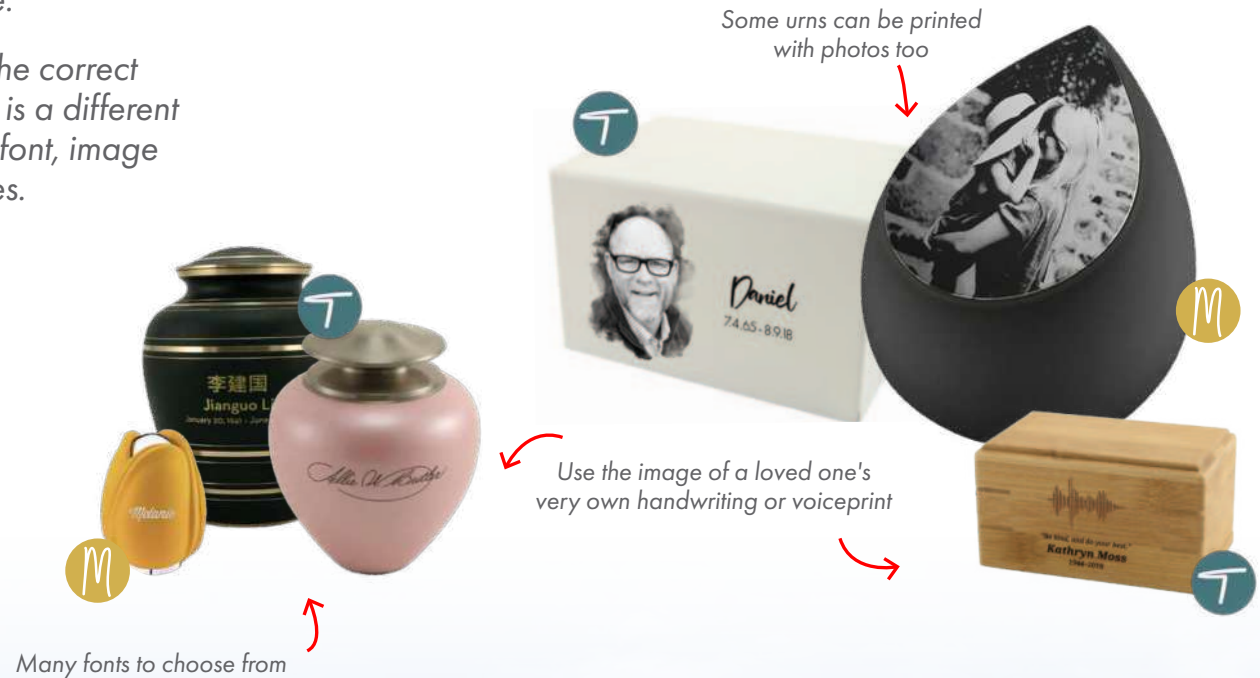

Look for these three symbols throughout the catalogue indicating items or collections that are compatible.

Make sure you have the correct symbol! Each symbol is a different category with its own font, image options and timeframes.

Scan me to see the full details of engraving options

Some urns can be printed with photos too

Use the image of a loved one's very own handwriting or voiceprint

Many fonts to choose from

The important fine print

Make it Personal with My Touch

Engraving an urn with a special design or creating a print for one of our frames is a beautiful way to add your own personal touch to your memorial.

Some images will not engrave well on certain surfaces, so once you have made your selection, ask us to confirm if the image will suit your chosen urn. Please note that copyrighted images cannot be used, but ask us for more information about what may be possible in these instances. There is a time delay for delivery of personalised products. We cannot guarantee urns engraved by outside parties.