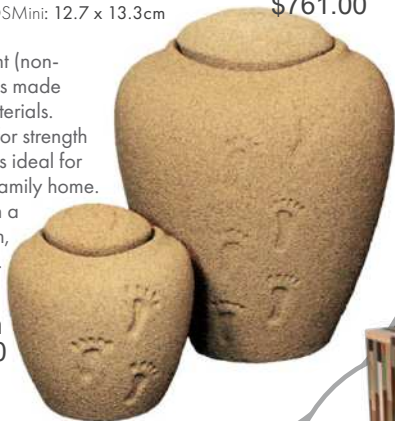

For an eco timber option, see page 34 for repurposed timber urns.

Eco Urns

For those looking for something that is gentle on the earth and close to nature. A collection that has been designed with sustainability in mind - most of them being biodegradable, and ideal for the scattering process.