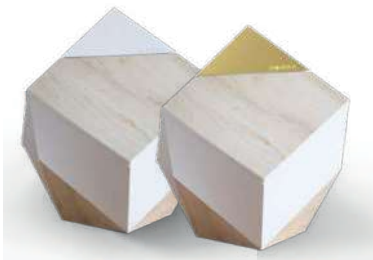

Custom Print

Ask about our other prints or even using your own custom design on this urn.

Special order only, request an order form.

From \$606.00

PREMIUM Wood Print: AUMUMP5
LUX TOP: AUMUMPL5 - \$606.00

PREMIUM Marble Print: AUMUMP6
LUX TOP: AUMUMPL6 - \$606.00