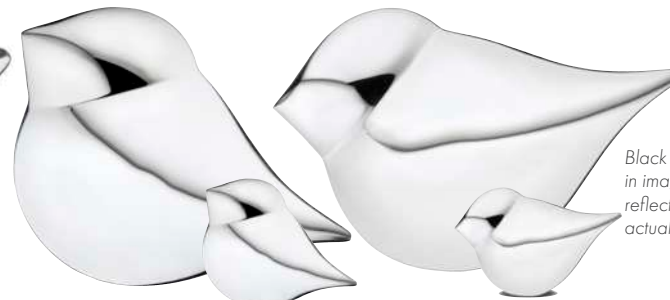

Silver Soul Bird Male
AULA562 - AULK562

Silver Soul Bird Female
AULA563 - AULK563

Black colour
in images is a
reflection only -
actual urn is all silver.

LOVEBIRDS KEEPSAKES

(brass)
K: 8L x 7H cm
Keepsake - $136.00

SILVER / SOUL BIRDS

Adult - $763.00
Keepsake - $128.00

Male
A: 21.5H x 26L cm
K: 6H x 7.5L cm

Female
A: 20H x 29.5L cm
K: 5H x 8L cm

LOVE KEEPSAKE

(MDF) $115.00
K: 22.7 x 10 x 2.5 cm
AUCMRK

Space for four personal keepsakes. (see above)
One included, additional available for purchase.
(registered drawing application #AU202215609)