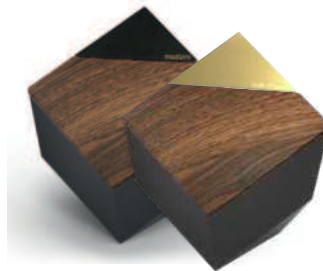

PREMIUM Wood Print: AUMUMP5
LUX TOP: AUMUMPL5 - $606.00